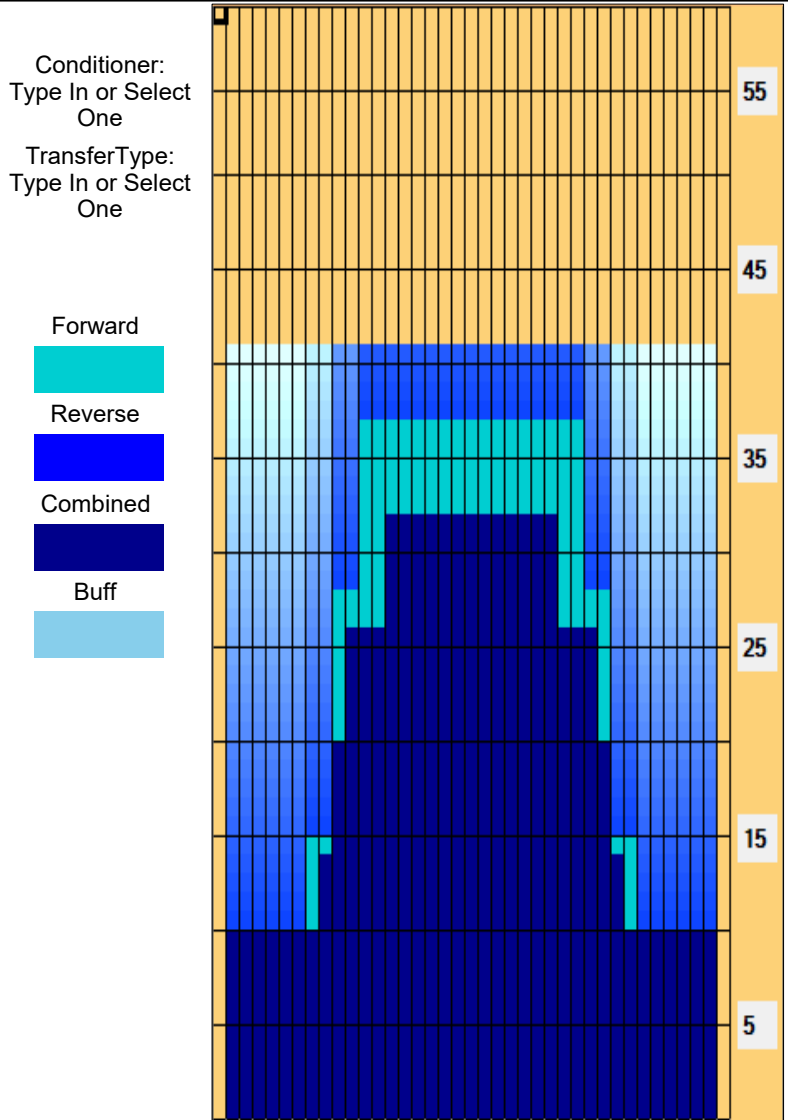

lucky seven 2021

Oil Pattern Distance: 41 Feet **Reverse Brush Drop:** 40 Feet **Oil Per Board:** 40 uL
Forward Oil Total: 15.64 mL **Reverse Oil Total:** 9.68 mL **Volume Oil Total:** 25.32 mL
Forward Boards Crossed: 391 Boards **Reverse Boards Crossed:** 242 Boards **Total Boards Crossed:** 633 Boards

Start	Stop	Loads	Speed	Crossed	Start	End	Feet	T.Oil
1	2L 2R	5	18	185	0.0	10.2	10.2	7400
2	8L 8R	2	18	50	10.2	15.3	5.1	2000
3	10L 10R	5	18	105	15.3	28.0	12.7	4200
4	12L 12R	3	22	51	28.0	37.3	9.3	2040
5	2L 2R	0	22	0	37.3	41.0	3.7	0

Conditioner: Type In or Select One
 TransferType: Type In or Select One

Forward
 Reverse
 More

Start	Stop	Loads	Speed	Crossed	Start	End	Feet	T.Oil
1	2L 2R	0	30	0	41.0	32.0	-9.0	0
2	14L 14R	3	14	39	32.0	26.1	-5.9	1560
3	11L 11R	3	14	57	26.1	20.2	-5.9	2280
4	10L 10R	3	14	63	20.2	14.3	-5.9	2520
5	9L 9R	2	14	46	14.3	10.4	-3.9	1840
6	2L 2R	1	14	37	10.4	8.5	-1.9	1480
7	2L 2R	0	14	0	8.5	0.0	-8.5	0

Forward
 Reverse
 More

Item	3L-7L:18L-18R	8L-12L:18L-18R	13L-17L:18L-18R	18L-18R:17R-13R	18L-18R:12R-8R	18L-18R:7R-3R
Description	Outside Track:Middle	Middle Track:Middle	Inside Track:Middle	Middle: Inside Track	Middle:Middle Track	Middle:Outside Track
Track Zone Ratio	4.5	1.67	1.02	1.02	1.67	4.5